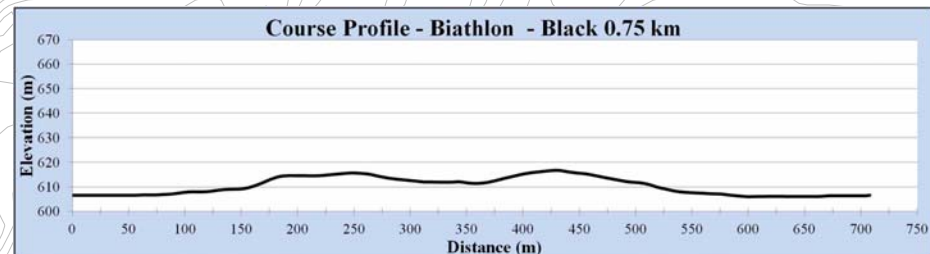

Green Loop - 2.5 km

Length=2563 m

Total climb per
loop = 77 m

Max elev=646,
Min elev =606

Otway Nordic Centre
Biathlon Facilities
Trails and Range

Orange Loop - 1.5 km

Length=1490 m

Total climb per
loop = 43 m

Max elev=632,
Min elev =606

Otway Nordic Centre
Biathlon Facilities
Trails and Range
Pink Loop - 0.75 km

Contour Interval is 1 m

Length= 708 m

Total climb per
loop = 16 m

Max elev=617,
Min elev =606

Otway Nordic Centre Biathlon Facilities Trails and Range

Course Profile - Biathlon - Red 2.0 km

Length=2007m

Total climb per loop =55m

Max elev=637,
Min elev =606

Otway Nordic Centre
Biathlon Facilities
Trails and Range

Yellow Loop - 3.0 km

Length=3038m

Total climb per loop =92 m