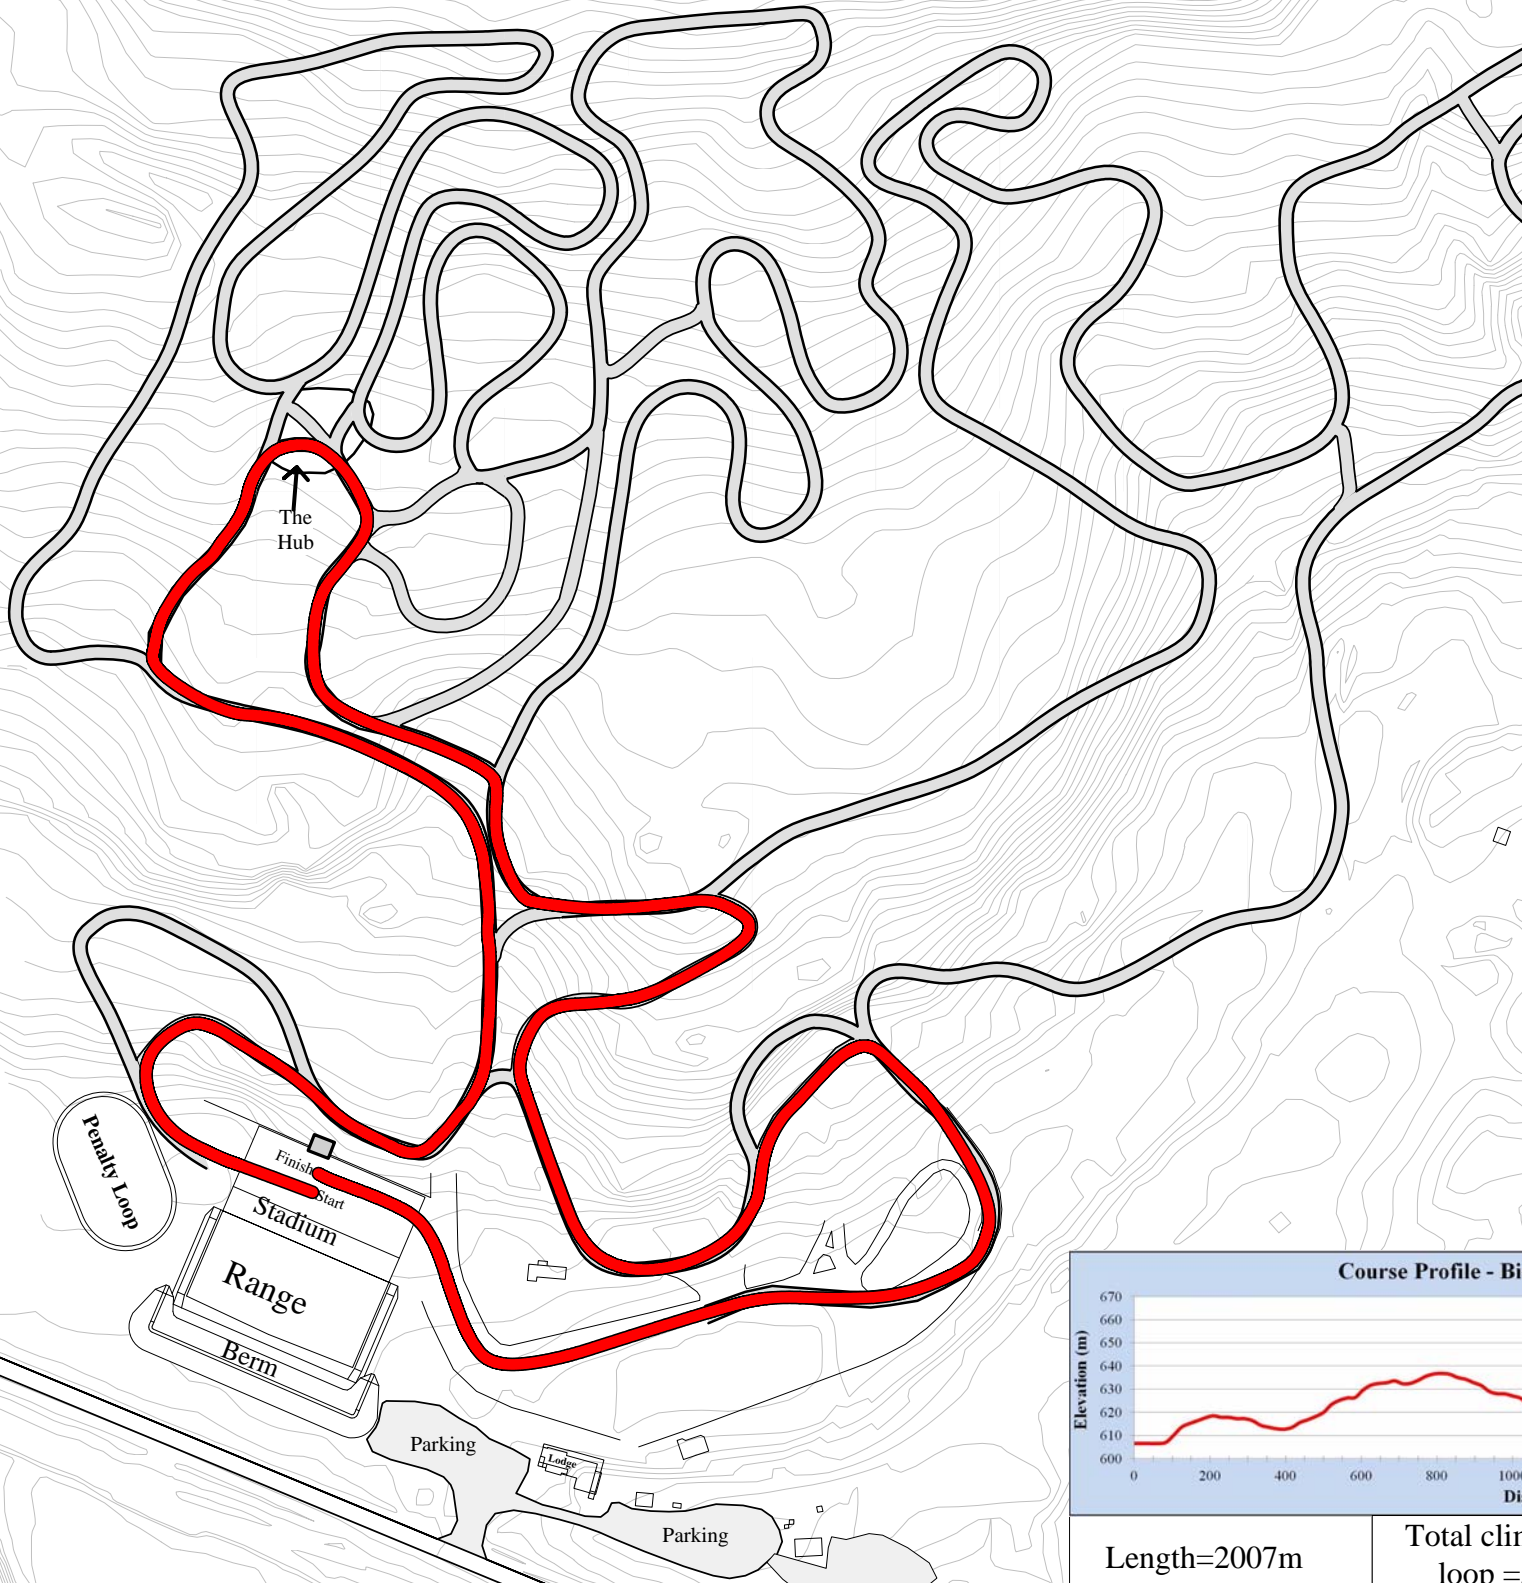

Max elev=632,
Min elev =606

Otway Nordic Centre
Biathlon Facilities
Trails and Range
Pink Loop - 0.75 km

Contour Interval is 1 m

Length= 708 m

Total climb per
loop = 16 m

Max elev=617,
Min elev =606

Otway Nordic Centre Biathlon Facilities Trails and Range

Ramp Loop - 0.35 km

30 0 30 60 90

Meters

Contour Interval is 1 m

N

Otway Nordic Centre
Biathlon Facilities
Trails and Range

Red Loop - 2.0 km

Contour Interval is 1 m

Course Profile - Biathlon - Red 2.0 km

Length=2007m

Total climb per loop =55m

Max elev=637,
Min elev =606

Otway Nordic Centre
Biathlon Facilities
Trails and Range

Yellow Loop - 3.0 km

Length=3038m

Total climb per loop =92 m