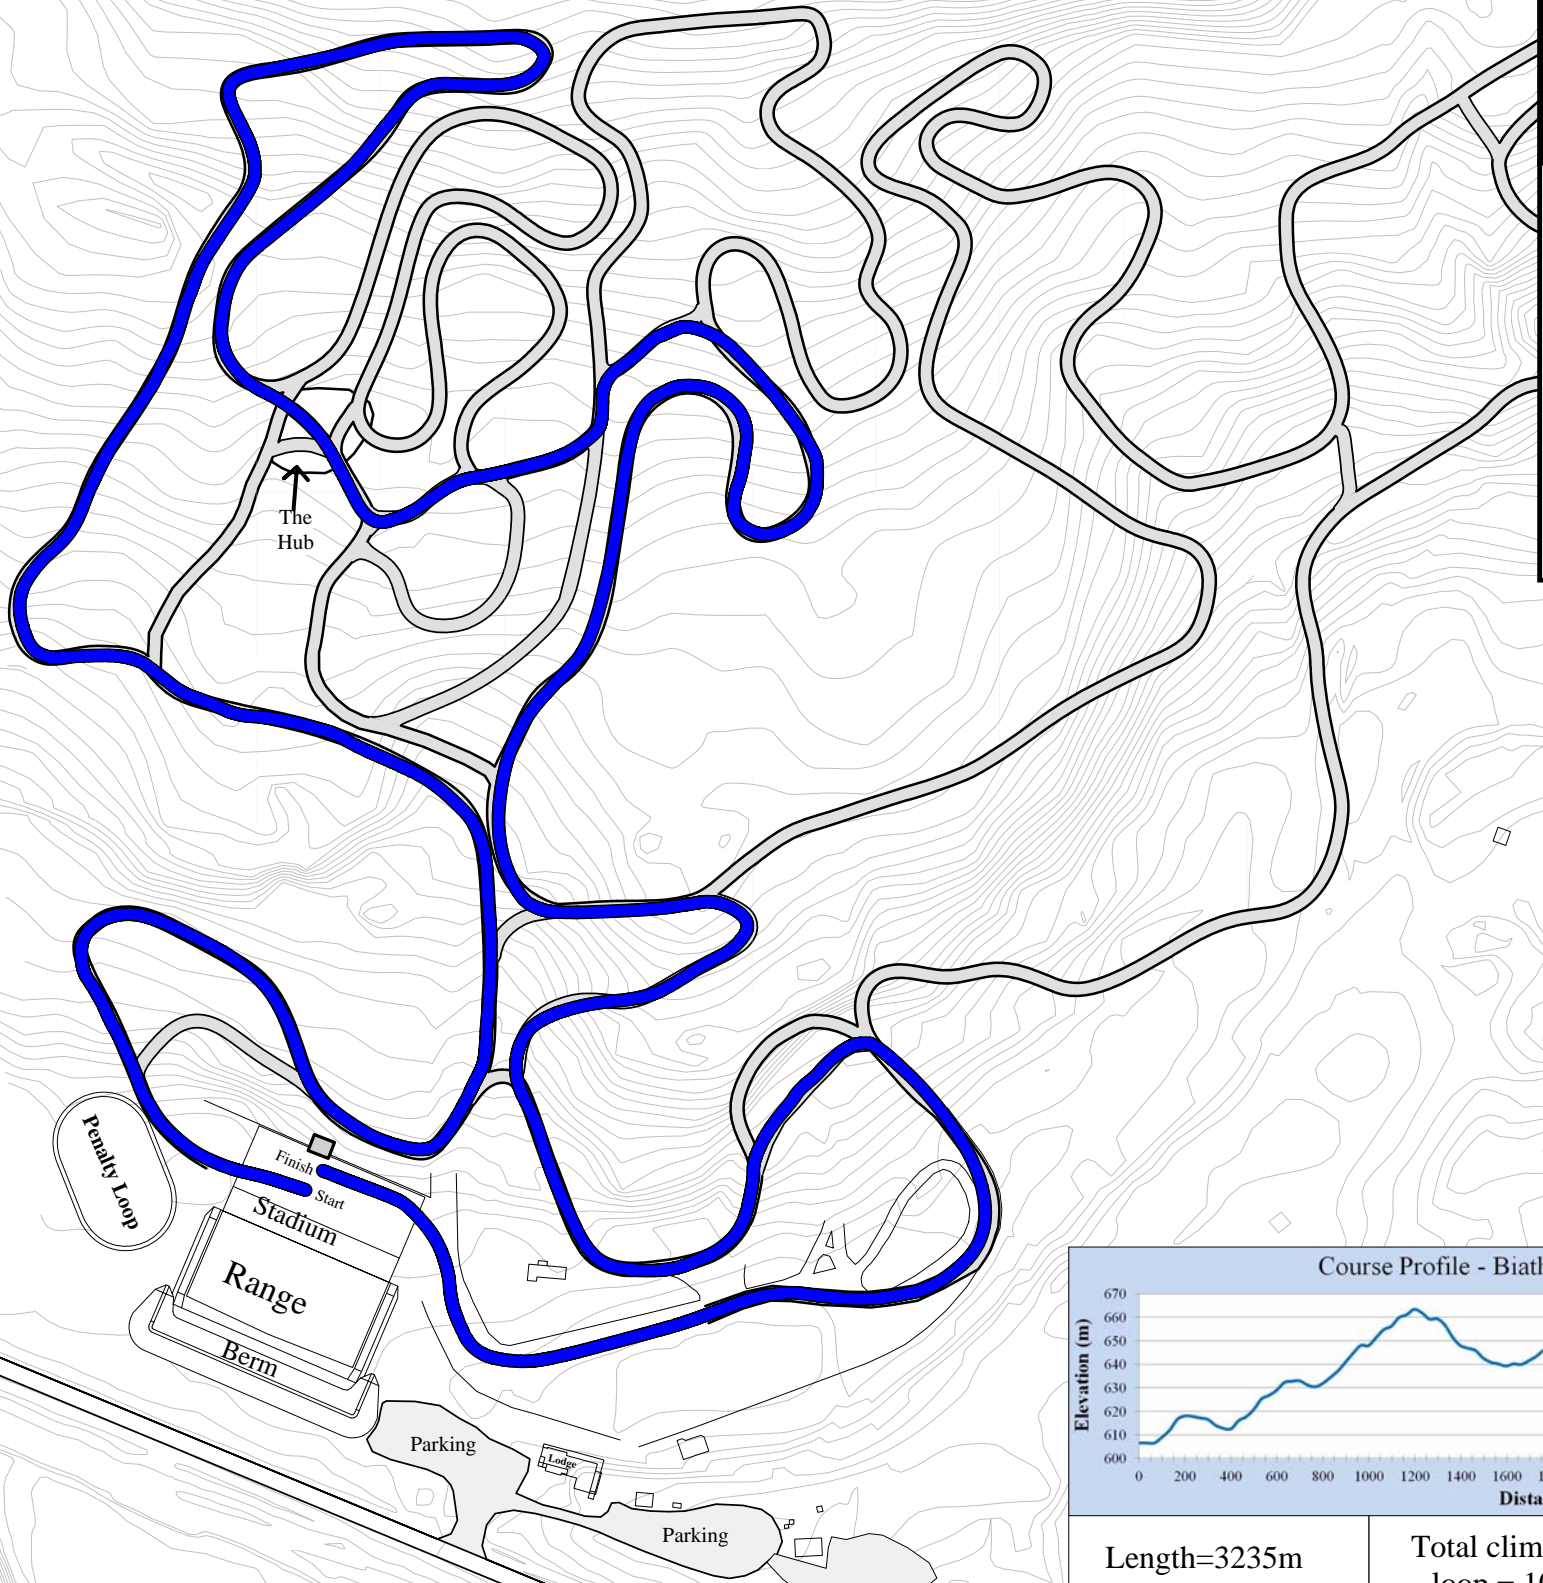

Otway Nordic Centre
Biathlon Facilities
Trails and Range

Blue Loop - 3.3 km

Contour Interval is 1 m

Length=3235m

Total climb per
loop = 101m

Max elev=663,
Min elev =606

Otway Nordic Centre
Biathlon Facilities
Trails and Range

Max elev=632,
Min elev =606

Otway Nordic Centre
Biathlon Facilities
Trails and Range
Pink Loop - 0.75 km

Contour Interval is 1 m

Length= 708 m

Total climb per
loop = 16 m

Max elev=617,
Min elev =606

Otway Nordic Centre Biathlon Facilities Trails and Range

Ramp Loop - 0.35 km

30 0 30 60 90

Meters

Contour Interval is 1 m

N

Otway Nordic Centre
Biathlon Facilities
Trails and Range

Red Loop - 2.0 km

Contour Interval is 1 m

Course Profile - Biathlon - Red 2.0 km

Length=2007m

Total climb per loop =55m

Max elev=637,
Min elev =606

Otway Nordic Centre
Biathlon Facilities
Trails and Range

Yellow Loop - 3.0 km

Length=3038m

Total climb per loop =92 m