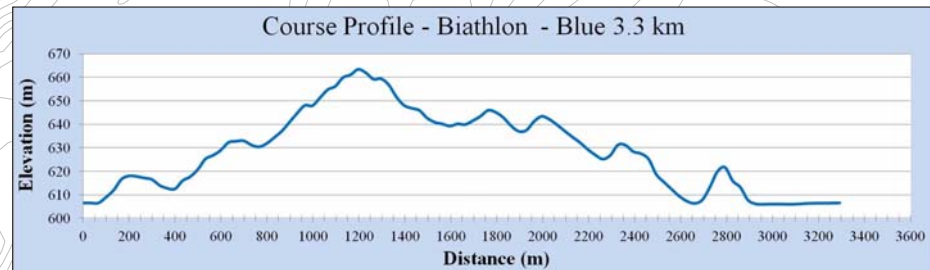

Otway Nordic Centre
Biathlon Facilities
Trails and Range

Blue Loop - 3.3 km

Contour Interval is 1 m

Length=3235m

Total climb per
loop = 101m

Max elev=663,
Min elev =606

Otway Nordic Centre
Biathlon Facilities
Trails and Range

Green Loop - 2.5 km

Length=2563 m

Total climb per
loop = 77 m

Max elev=646,
Min elev =606

Otway Nordic Centre
Biathlon Facilities
Trails and Range

Orange Loop - 1.5 km

Length=1490 m

Total climb per
loop = 43 m

Max elev=632,
Min elev =606

Otway Nordic Centre
Biathlon Facilities
Trails and Range
Pink Loop - 0.75 km

Contour Interval is 1 m

Length= 708 m

Total climb per
loop = 16 m

Max elev=617,
Min elev =606

Otway Nordic Centre Biathlon Facilities Trails and Range

Course Profile - Biathlon - Red 2.0 km

Length=2007m

Total climb per loop =55m

Max elev=637,
Min elev =606

Otway Nordic Centre
Biathlon Facilities
Trails and Range

Yellow Loop - 3.0 km

Length=3038m

Total climb per loop =92 m