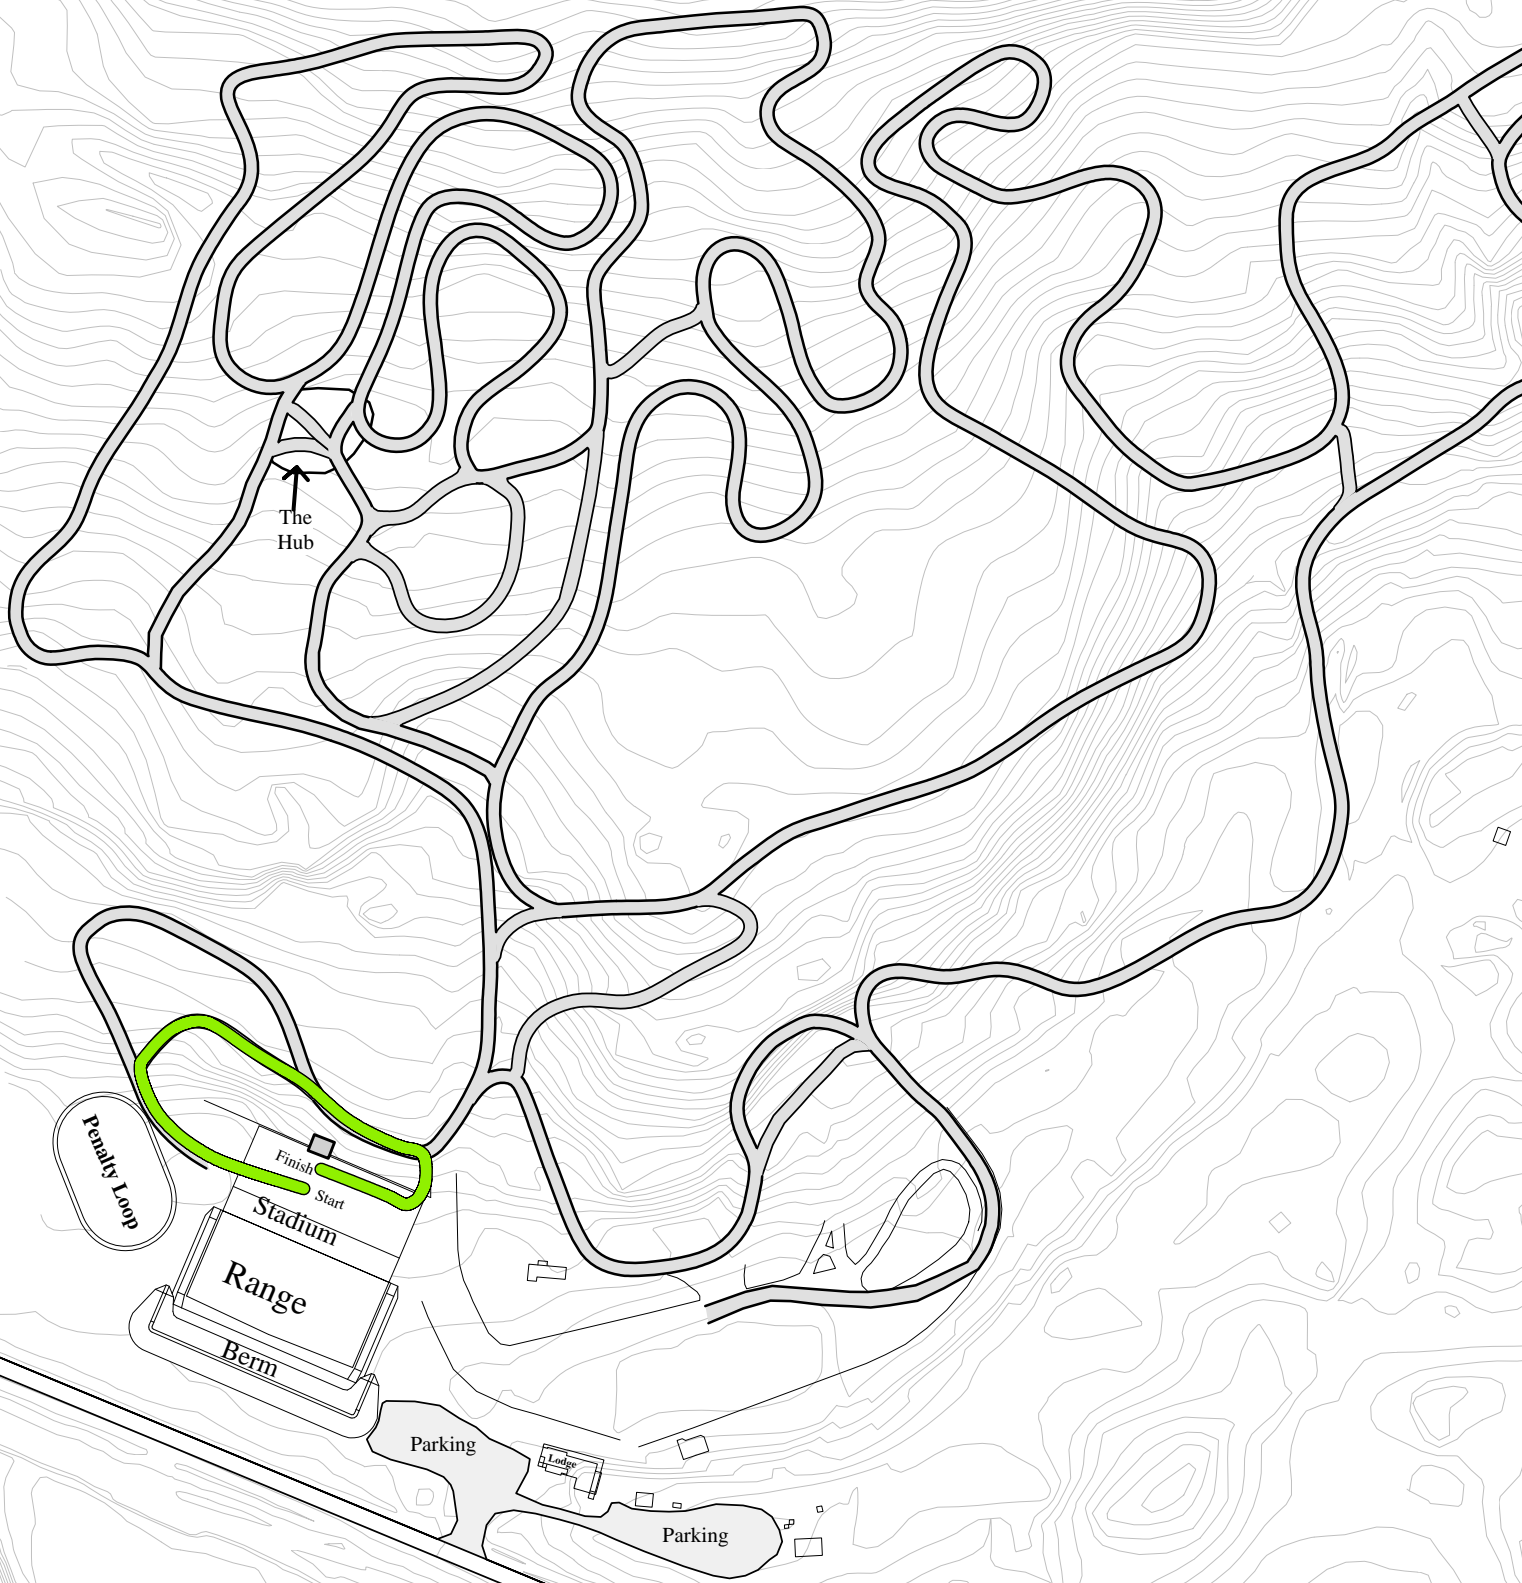

Ramp Loop - 0.35 km

30 0 30 60 90

Meters

Contour Interval is 1 m

N

Otway Nordic Centre
Biathlon Facilities
Trails and Range

Red Loop - 2.0 km

Contour Interval is 1 m

Course Profile - Biathlon - Red 2.0 km

Length=2007m

Total climb per loop =55m

Max elev=637,
Min elev =606

Otway Nordic Centre
Biathlon Facilities
Trails and Range

Yellow Loop - 3.0 km

Length=3038m

Total climb per loop =92 m