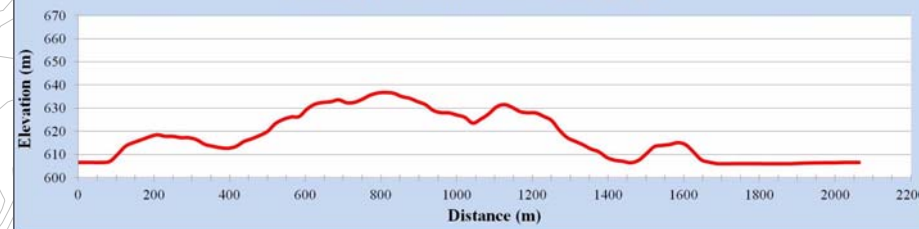

Ramp Loop - 0.35 km

30 0 30 60 90

Meters

Contour Interval is 1 m

N

Otway Nordic Centre
Biathlon Facilities
Trails and Range

Red Loop - 2.0 km

Contour Interval is 1 m

Course Profile - Biathlon - Red 2.0 km

Length=2007m

Total climb per loop =55m

Max elev=637,
Min elev =606

Otway Nordic Centre
Biathlon Facilities
Trails and Range

Yellow Loop - 3.0 km

Length=3038m

Total climb per loop =92 m