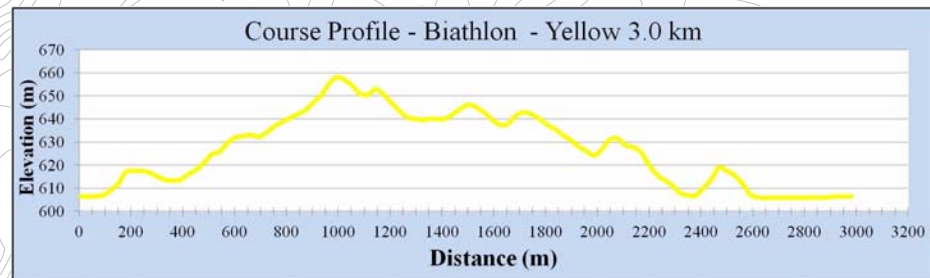

Course Profile - Biathlon - Red 2.0 km

Length=2007m

Total climb per loop =55m

Max elev=637,
Min elev =606

Otway Nordic Centre
Biathlon Facilities
Trails and Range

Yellow Loop - 3.0 km

Length=3038m

Total climb per loop =92 m

Max elev=658,
Min elev =606