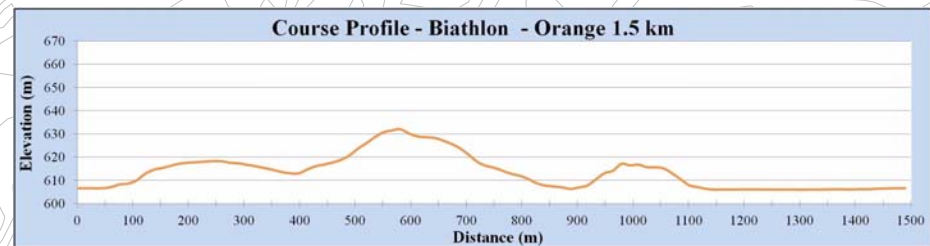

Green Loop - 2.5 km

Length=2563 m

Total climb per
loop = 77 m

Max elev=646,
Min elev =606

Otway Nordic Centre
Biathlon Facilities
Trails and Range

Orange Loop - 1.5 km

Length=1490 m

Total climb per
loop = 43 m

Max elev=632,
Min elev =606

Otway Nordic Centre
Biathlon Facilities
Trails and Range
Pink Loop - 0.75 km

Contour Interval is 1 m

Length= 708 m

Total climb per
loop = 16 m

Max elev=617,
Min elev =606

Otway Nordic Centre Biathlon Facilities Trails and Range

Ramp Loop - 0.35 km

30 0 30 60 90

Meters

Contour Interval is 1 m

N

Otway Nordic Centre
Biathlon Facilities
Trails and Range

Red Loop - 2.0 km

Contour Interval is 1 m

Course Profile - Biathlon - Red 2.0 km

Length=2007m

Total climb per loop =55m

Max elev=637,
Min elev =606

Otway Nordic Centre
Biathlon Facilities
Trails and Range

Yellow Loop - 3.0 km

Length=3038m

Total climb per loop =92 m