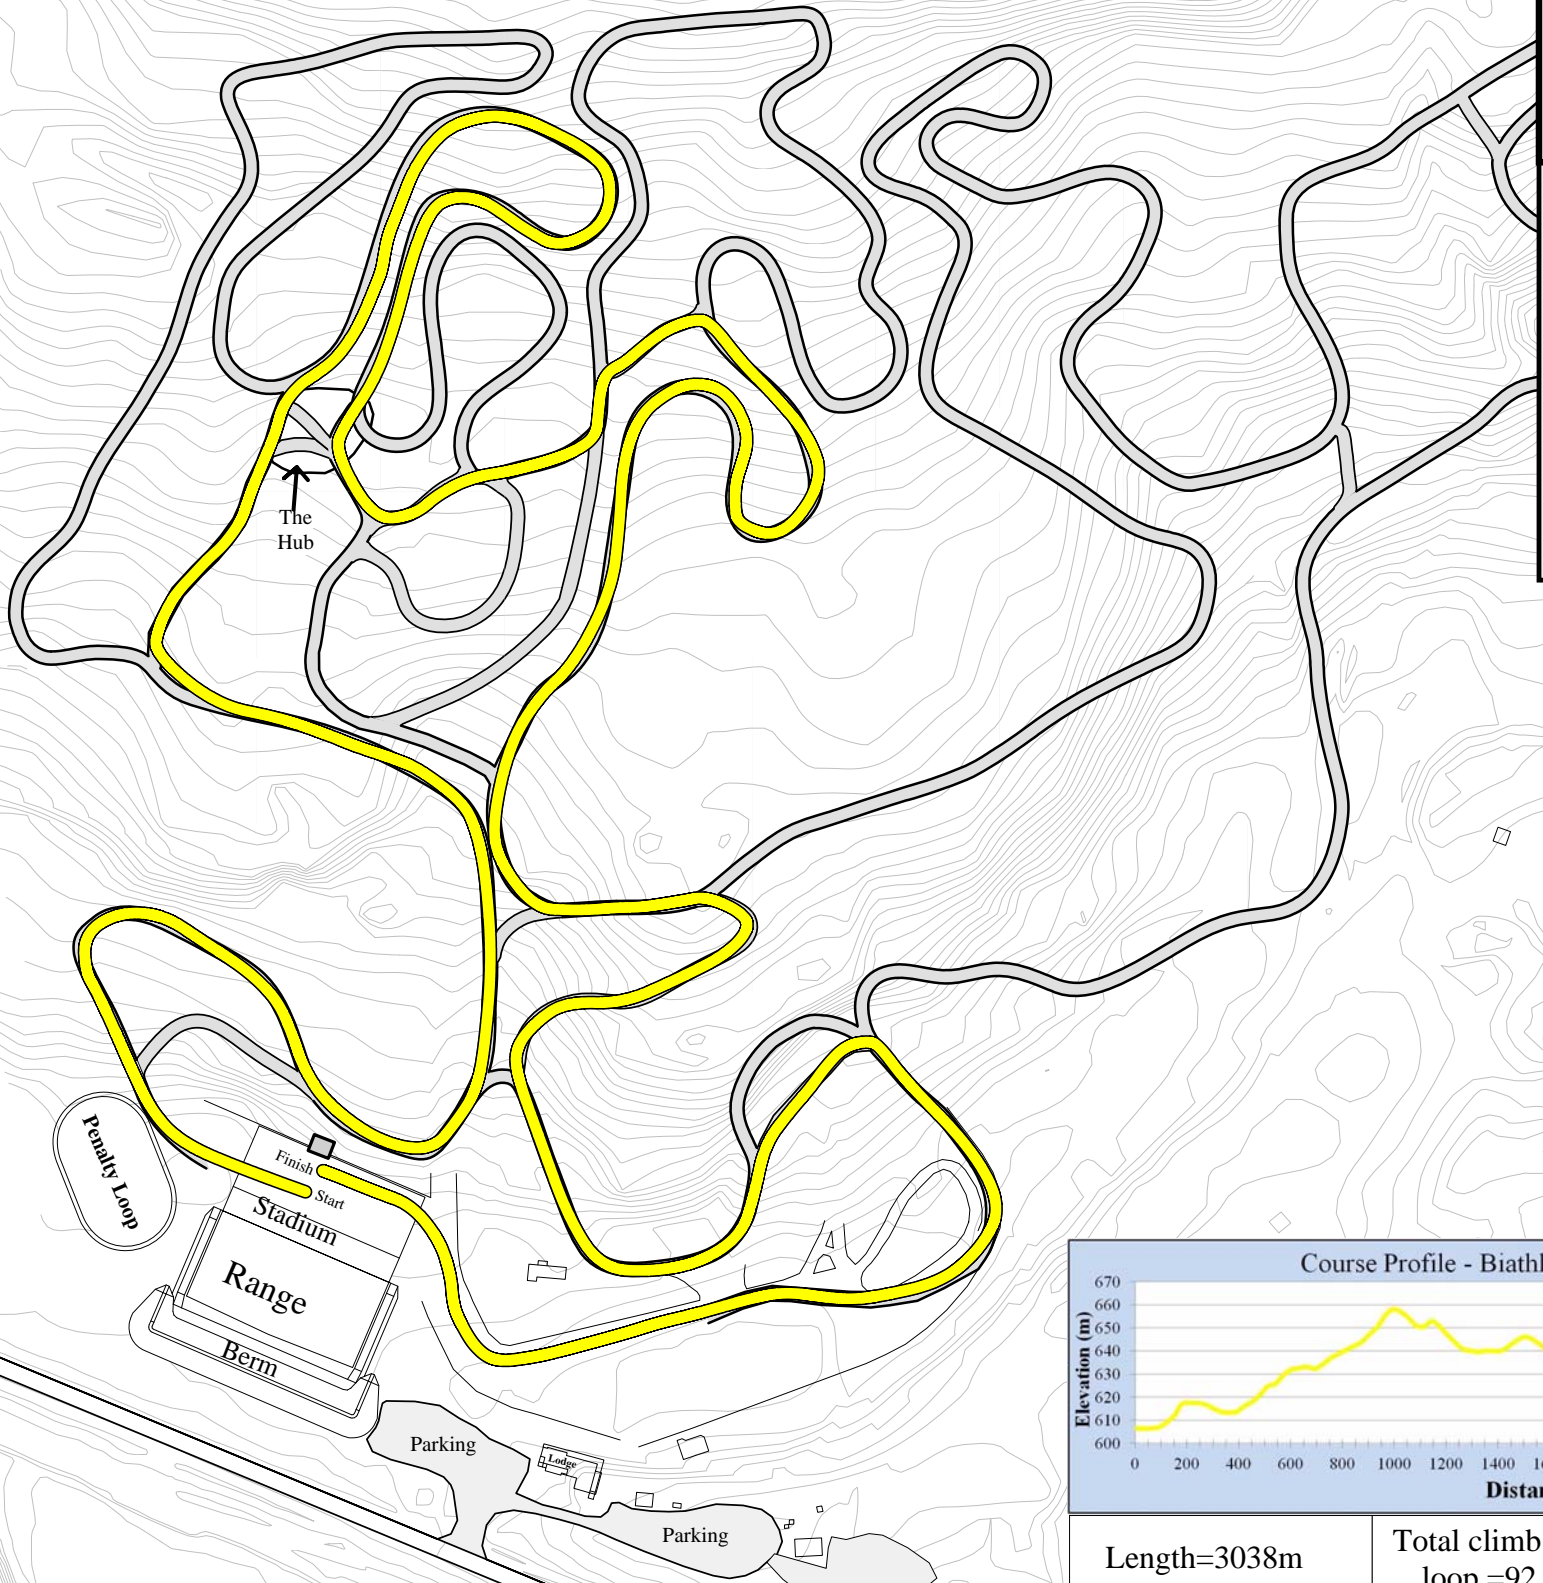

Max elev=632,
Min elev =606

Otway Nordic Centre
Biathlon Facilities
Trails and Range
Pink Loop - 0.75 km

Contour Interval is 1 m

Length= 708 m

Total climb per
loop = 16 m

Max elev=617,
Min elev =606

Otway Nordic Centre Biathlon Facilities Trails and Range

Ramp Loop - 0.35 km

30 0 30 60 90

Meters

Contour Interval is 1 m

N

Otway Nordic Centre
Biathlon Facilities
Trails and Range

Red Loop - 2.0 km

Contour Interval is 1 m

Course Profile - Biathlon - Red 2.0 km

Length=2007m

Total climb per loop =55m

Max elev=637,
Min elev =606

Otway Nordic Centre
Biathlon Facilities
Trails and Range

Yellow Loop - 3.0 km

Length=3038m

Total climb per loop =92 m

Max elev=658,
Min elev =606