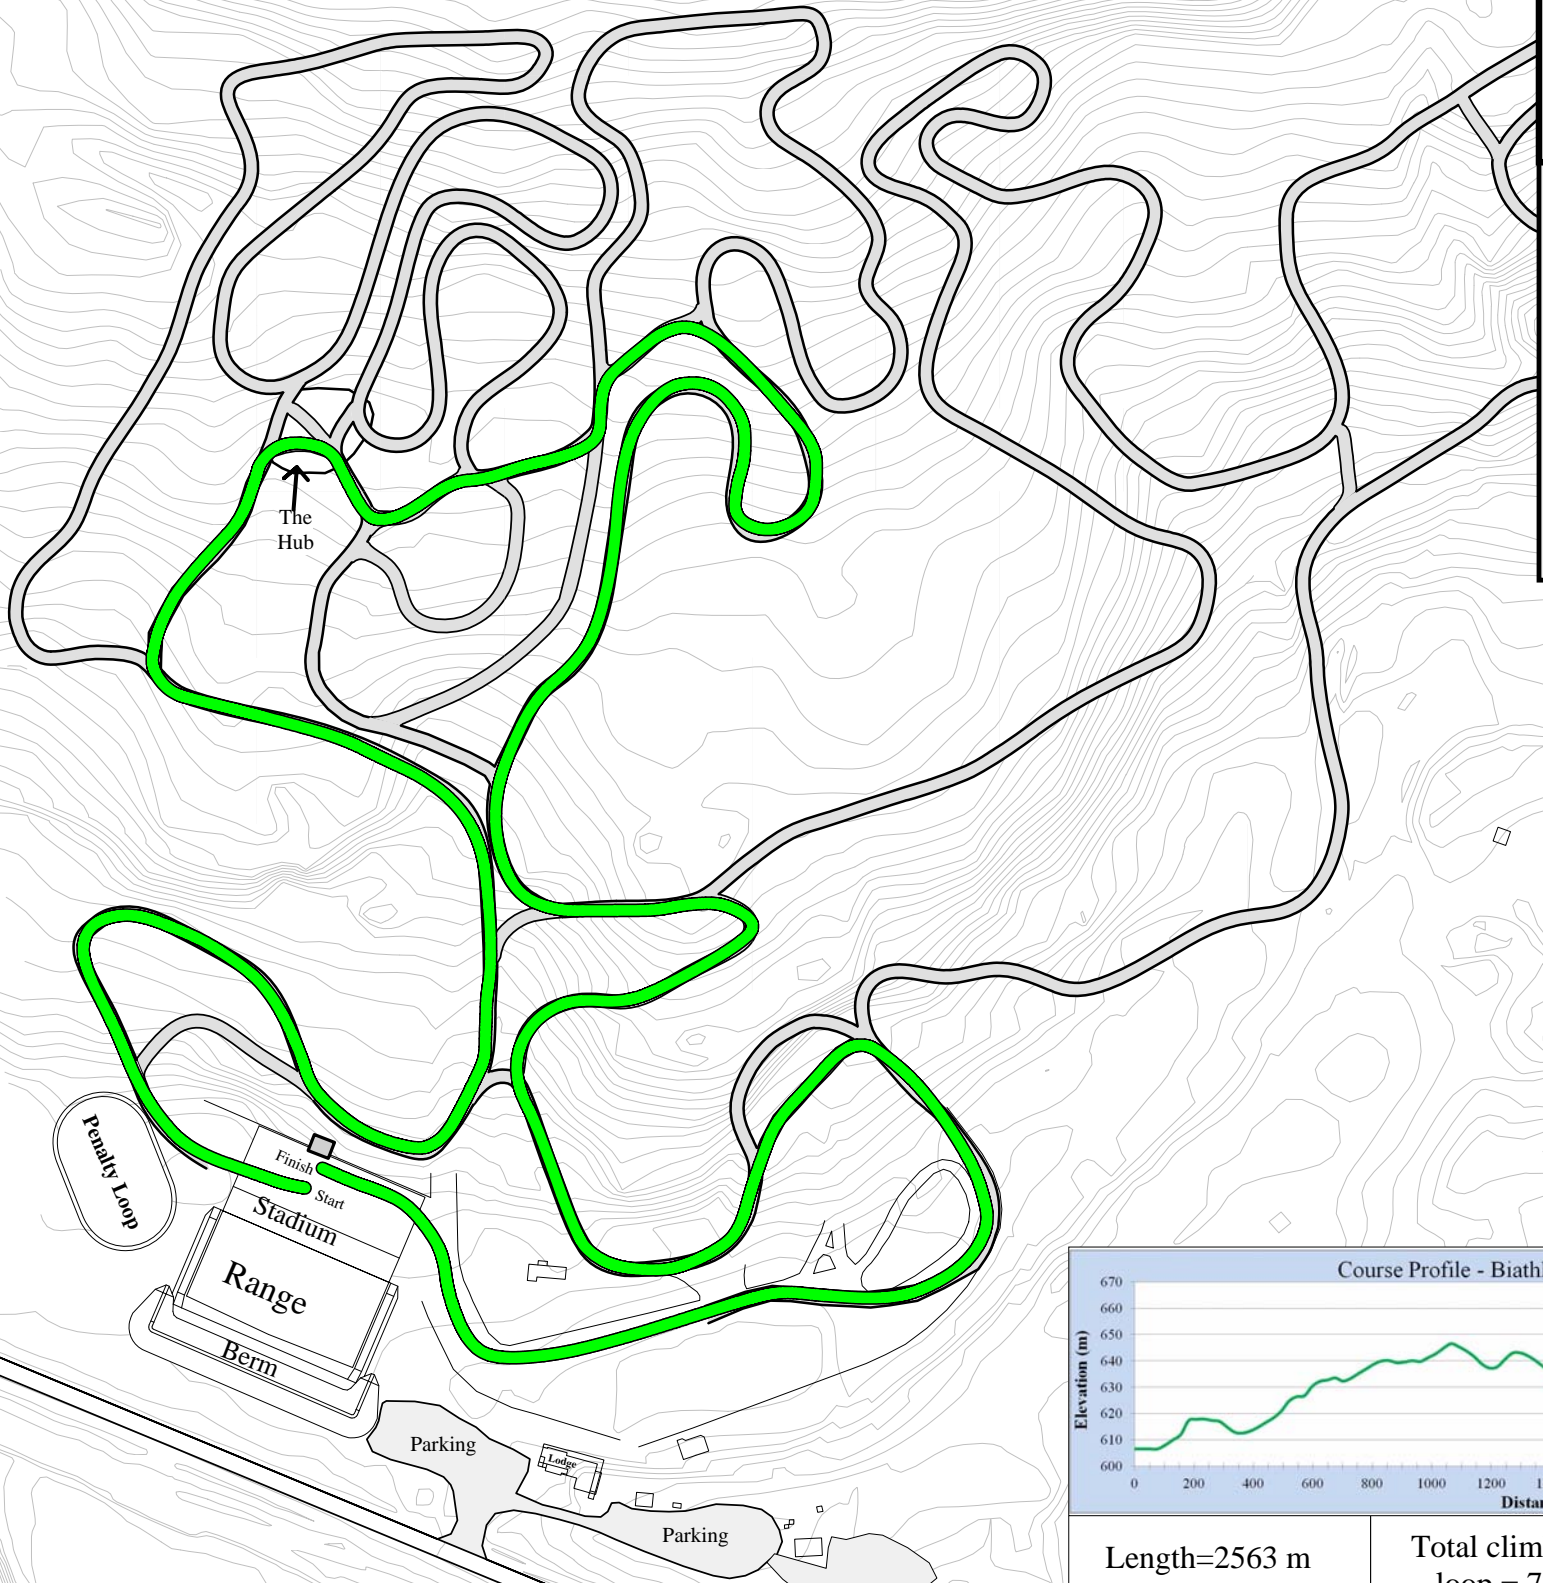

Otway Nordic Centre
Biathlon Facilities
Trails and Range

Green Loop - 2.5 km

Length=2563 m

Total climb per
loop = 77 m

Max elev=646,
Min elev =606