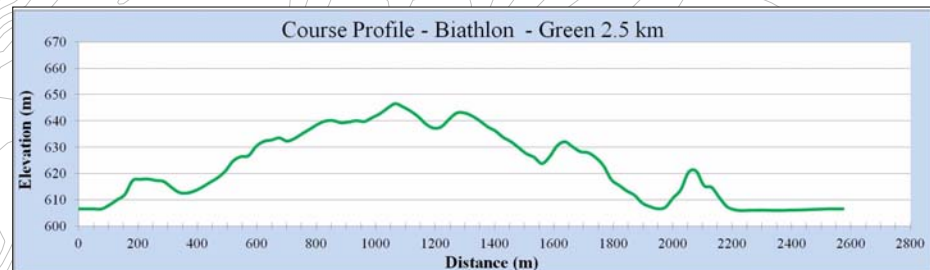

Otway Nordic Centre
Biathlon Facilities
Trails and Range

Blue Loop - 3.3 km

Contour Interval is 1 m

Length=3235m

Total climb per
loop = 101m

Max elev=663,
Min elev =606

Otway Nordic Centre
Biathlon Facilities
Trails and Range

Green Loop - 2.5 km

Length=2563 m

Total climb per
loop = 77 m

Max elev=646,
Min elev =606

Otway Nordic Centre
Biathlon Facilities
Trails and Range

Orange Loop - 1.5 km

Length=1490 m

Total climb per
loop = 43 m

Max elev=632,
Min elev =606

Otway Nordic Centre
Biathlon Facilities
Trails and Range
Pink Loop - 0.75 km

Contour Interval is 1 m

Length= 708 m

Total climb per
loop = 16 m

Max elev=617,
Min elev =606

Otway Nordic Centre Biathlon Facilities Trails and Range

Course Profile - Biathlon - Red 2.0 km

Length=2007m

Total climb per loop =55m

Max elev=637,
Min elev =606

Otway Nordic Centre
Biathlon Facilities
Trails and Range

Yellow Loop - 3.0 km

Length=3038m

Total climb per loop =92 m