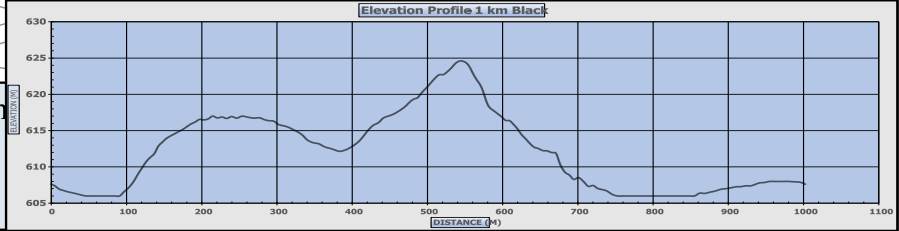

**Otway Nordic Centre
2022 Biathlon National
Championships
1 km SMR Black Loop**

**12 February 2022
Projection: Nad 83/
EPSG: 3005**

Legend

-  1 km Black SMR Course
-  1 m contour Line
-  Direction of Travel

Otway Nordic Centre
Biathlon Facilities
Trails and Range

Blue Loop - 3.3 km

Contour Interval is 1 m

Length=3235m

Total climb per
loop = 101m

Max elev=663,
Min elev =606

Otway Nordic Centre
Biathlon Facilities
Trails and Range

Green Loop - 2.5 km

Length=2563 m

Total climb per
loop = 77 m

Max elev=646,
Min elev =606

Otway Nordic Centre
Biathlon Facilities
Trails and Range

Orange Loop - 1.5 km

Length=1490 m

Total climb per
loop = 43 m

Course Profile - Biathlon - Red 2.0 km

Length=2007m

Total climb per loop =55m

Max elev=637,
Min elev =606

Otway Nordic Centre
Biathlon Facilities
Trails and Range

Yellow Loop - 3.0 km

Length=3038m

Total climb per loop =92 m