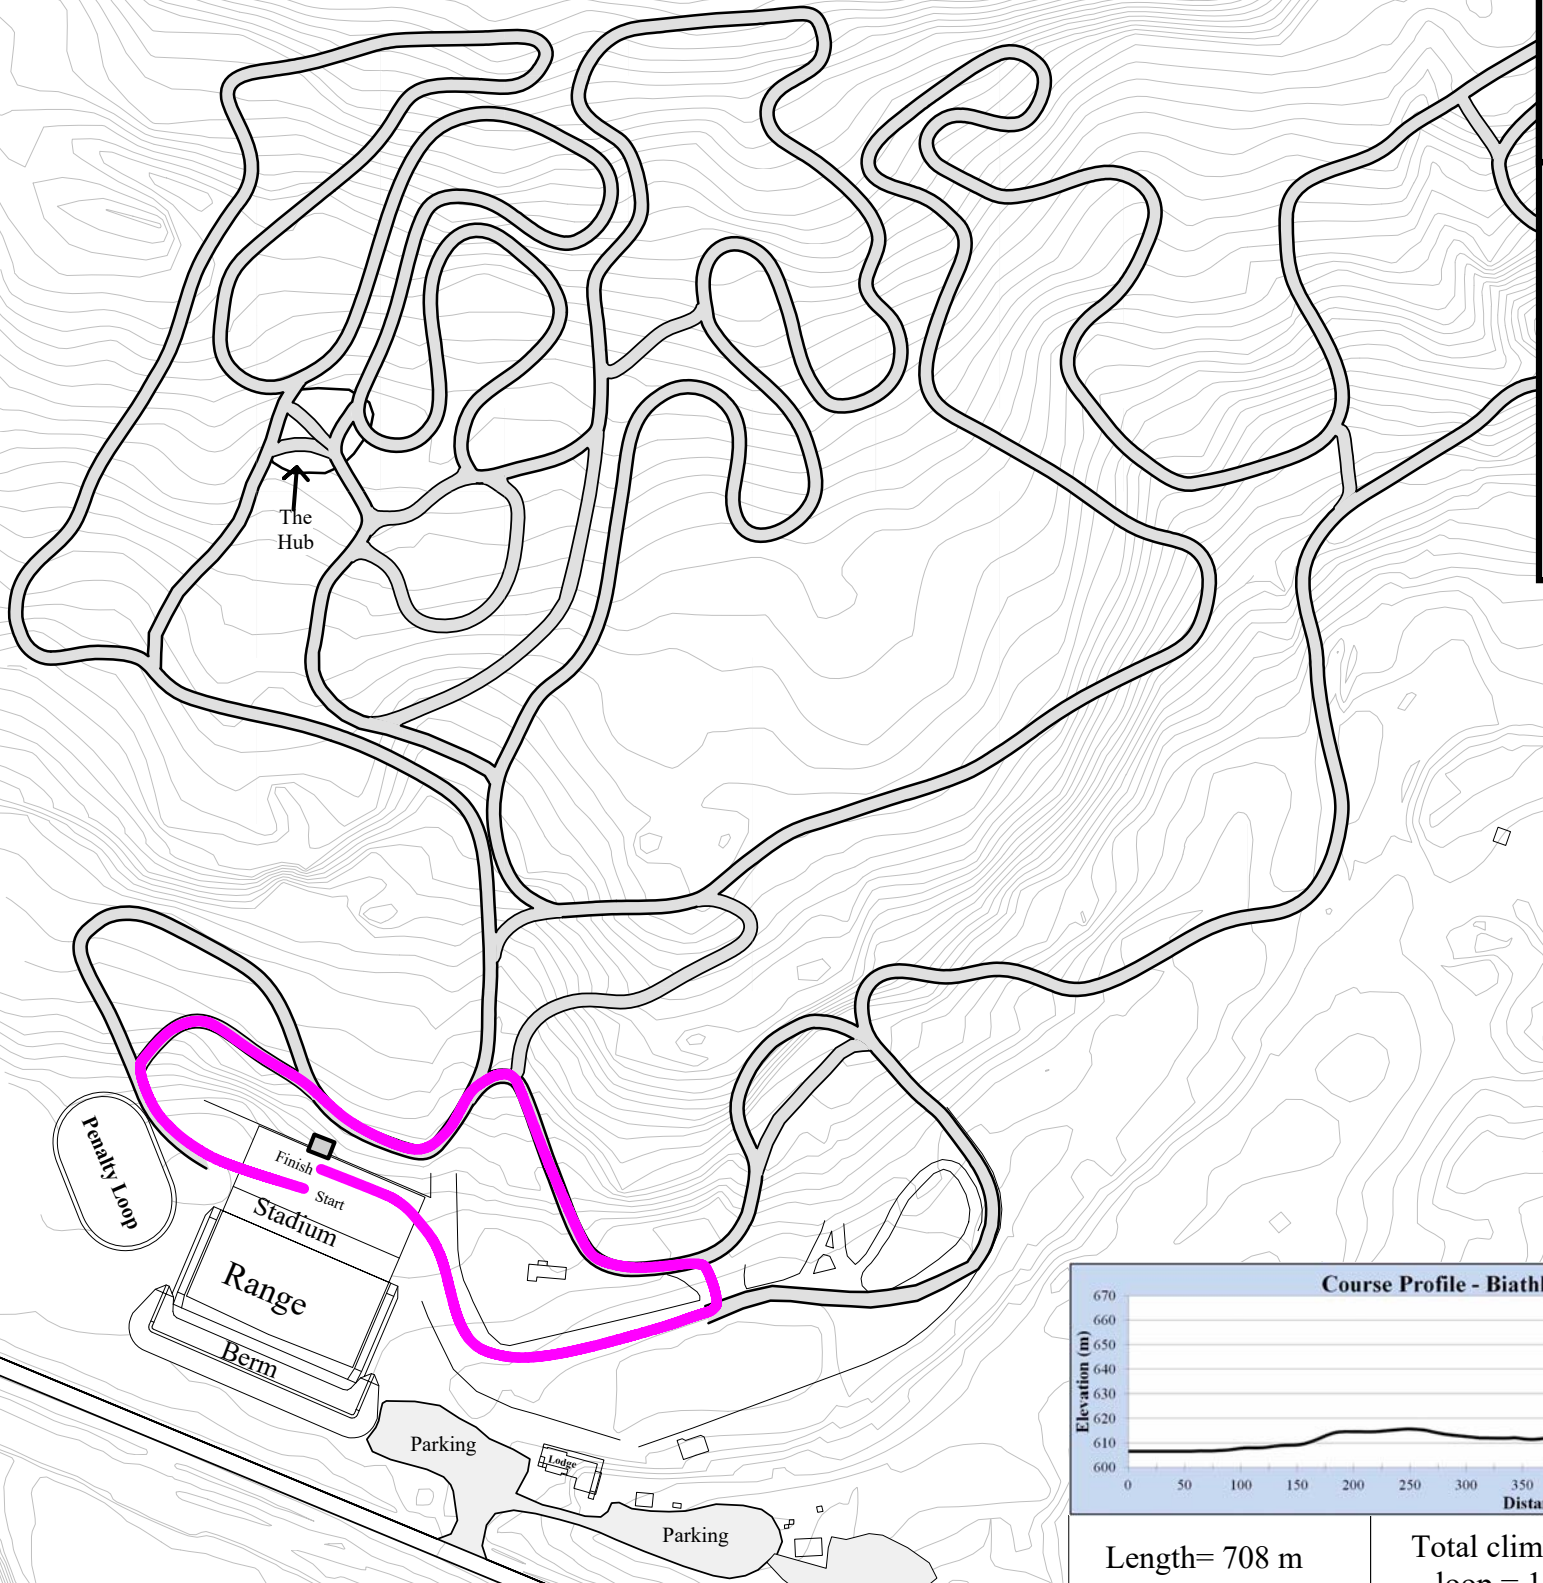

Green Loop - 2.5 km

Length=2563 m

Total climb per
loop = 77 m

Max elev=646,
Min elev =606

Otway Nordic Centre
Biathlon Facilities
Trails and Range

Orange Loop - 1.5 km

Length=1490 m

Total climb per
loop = 43 m

Max elev=632,
Min elev =606

Otway Nordic Centre
Biathlon Facilities
Trails and Range
Pink Loop - 0.75 km

Contour Interval is 1 m

Length= 708 m

Total climb per
loop = 16 m

Max elev=617,
Min elev =606

Otway Nordic Centre Biathlon Facilities Trails and Range

Ramp Loop - 0.35 km

30 0 30 60 90

Meters

Contour Interval is 1 m

N

Otway Nordic Centre
Biathlon Facilities
Trails and Range

Red Loop - 2.0 km

Contour Interval is 1 m

Course Profile - Biathlon - Red 2.0 km

Length=2007m

Total climb per loop =55m

Max elev=637,
Min elev =606

Otway Nordic Centre
Biathlon Facilities
Trails and Range

Yellow Loop - 3.0 km

Length=3038m

Total climb per loop =92 m