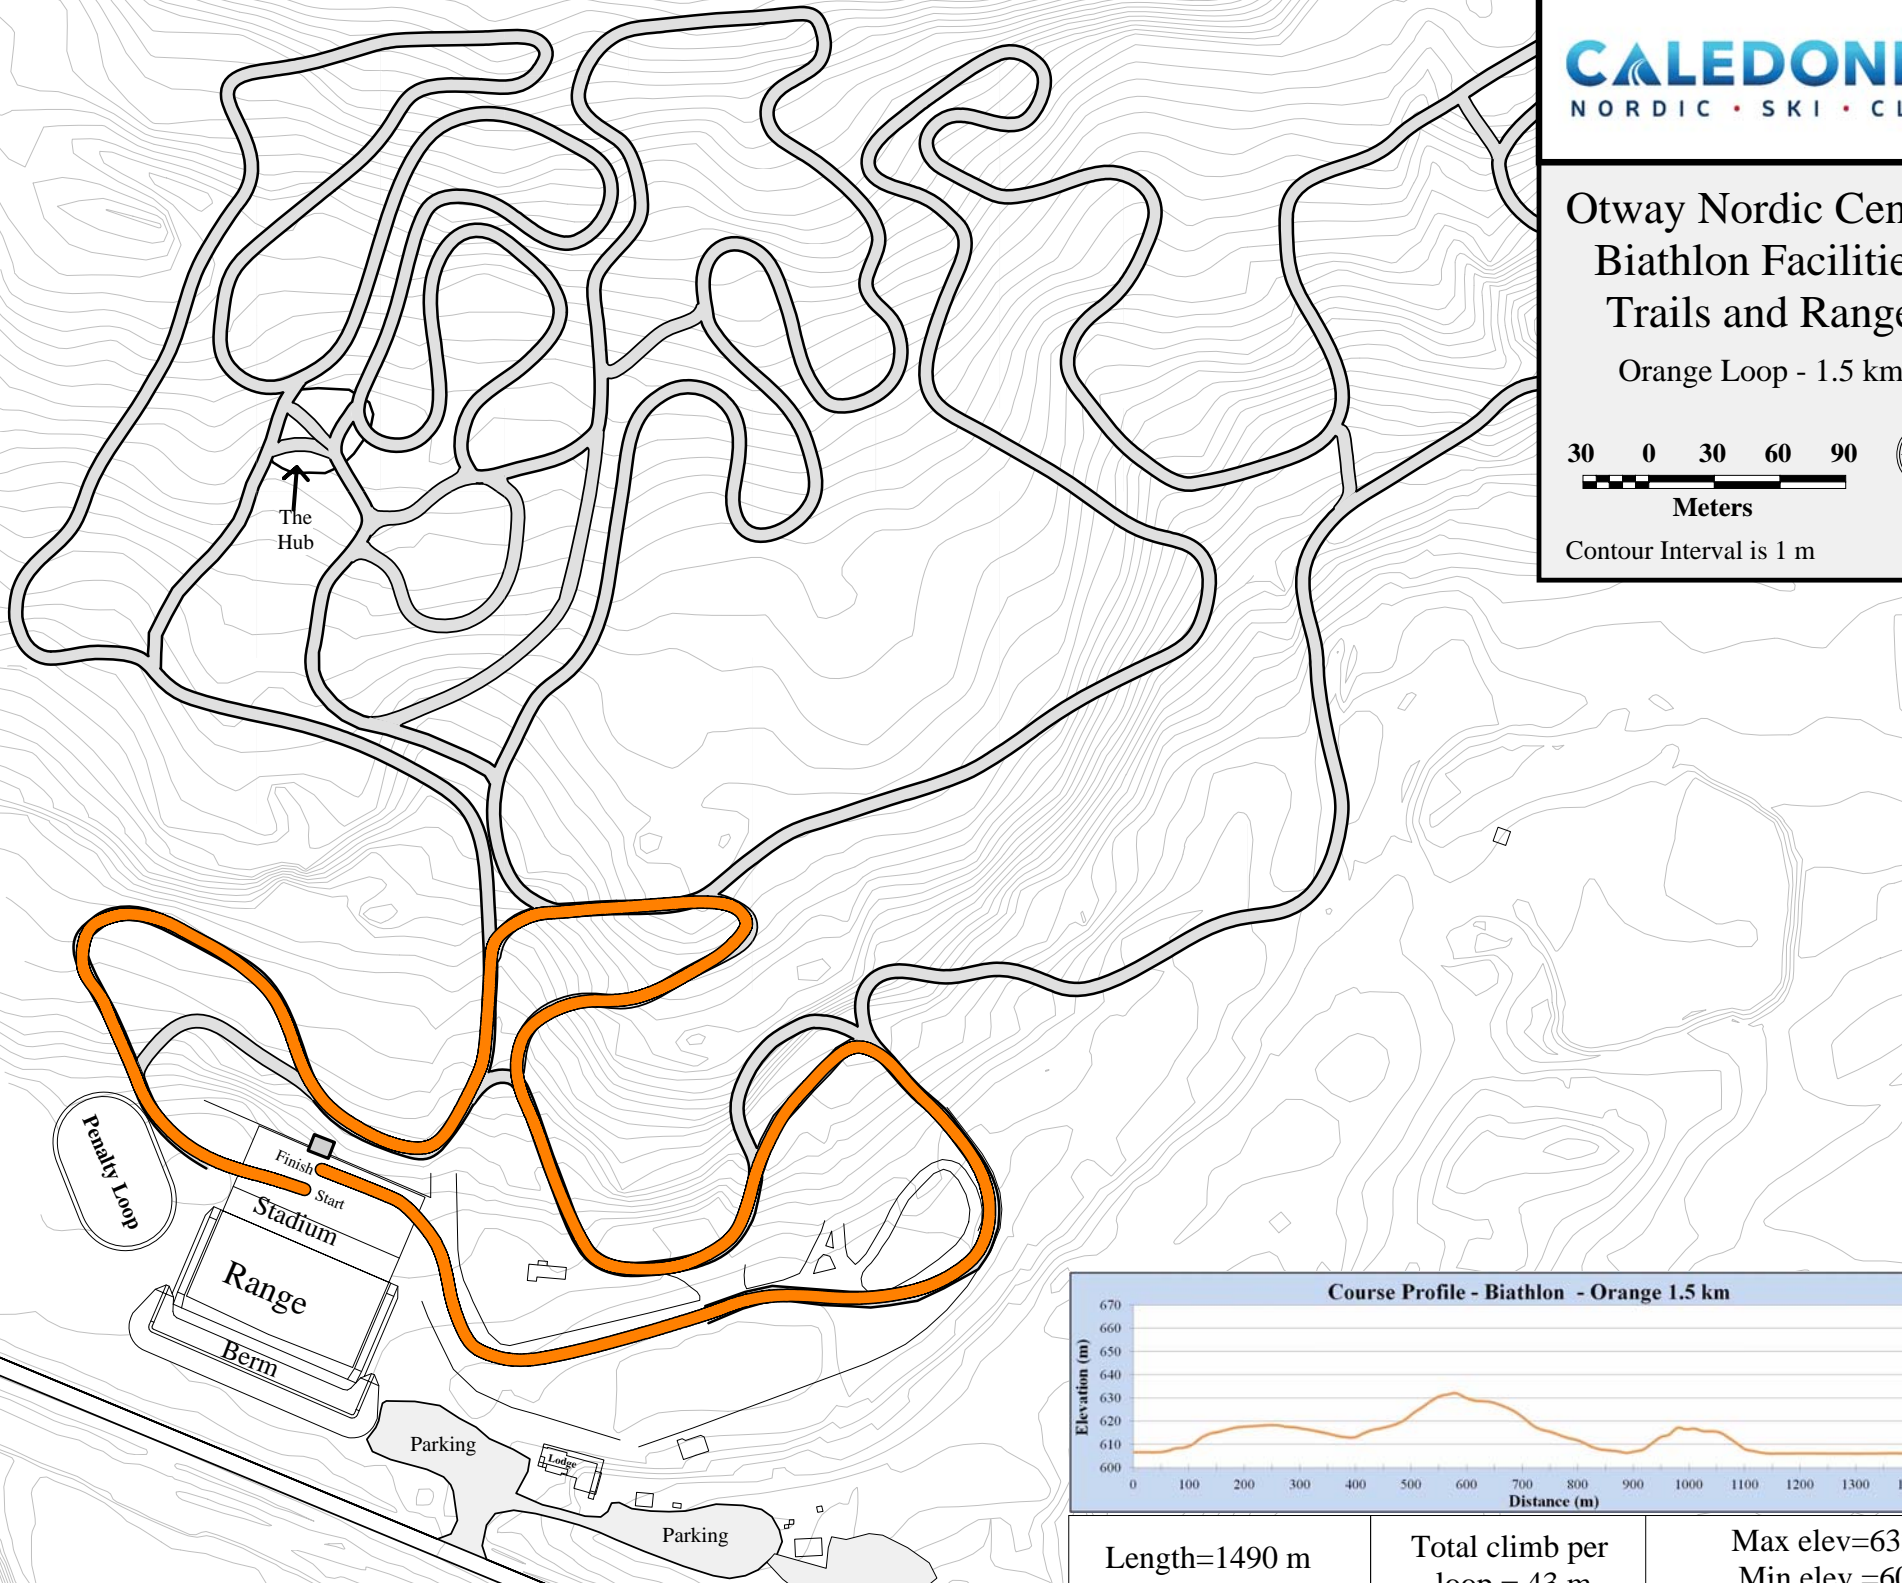

Green Loop - 2.5 km

Length=2563 m

Total climb per
loop = 77 m

Max elev=646,
Min elev =606

Otway Nordic Centre
Biathlon Facilities
Trails and Range

Orange Loop - 1.5 km

Length=1490 m

Total climb per
loop = 43 m

Max elev=632,
Min elev =606

Otway Nordic Centre
Biathlon Facilities
Trails and Range
Pink Loop - 0.75 km

Contour Interval is 1 m

Length= 708 m

Total climb per
loop = 16 m

Max elev=617,
Min elev =606

Otway Nordic Centre Biathlon Facilities Trails and Range

Ramp Loop - 0.35 km

30 0 30 60 90

Meters

Contour Interval is 1 m

N

Otway Nordic Centre
Biathlon Facilities
Trails and Range

Red Loop - 2.0 km

Contour Interval is 1 m

Course Profile - Biathlon - Red 2.0 km

Length=2007m

Total climb per loop =55m

Max elev=637,
Min elev =606

Otway Nordic Centre
Biathlon Facilities
Trails and Range

Yellow Loop - 3.0 km

Length=3038m

Total climb per loop =92 m