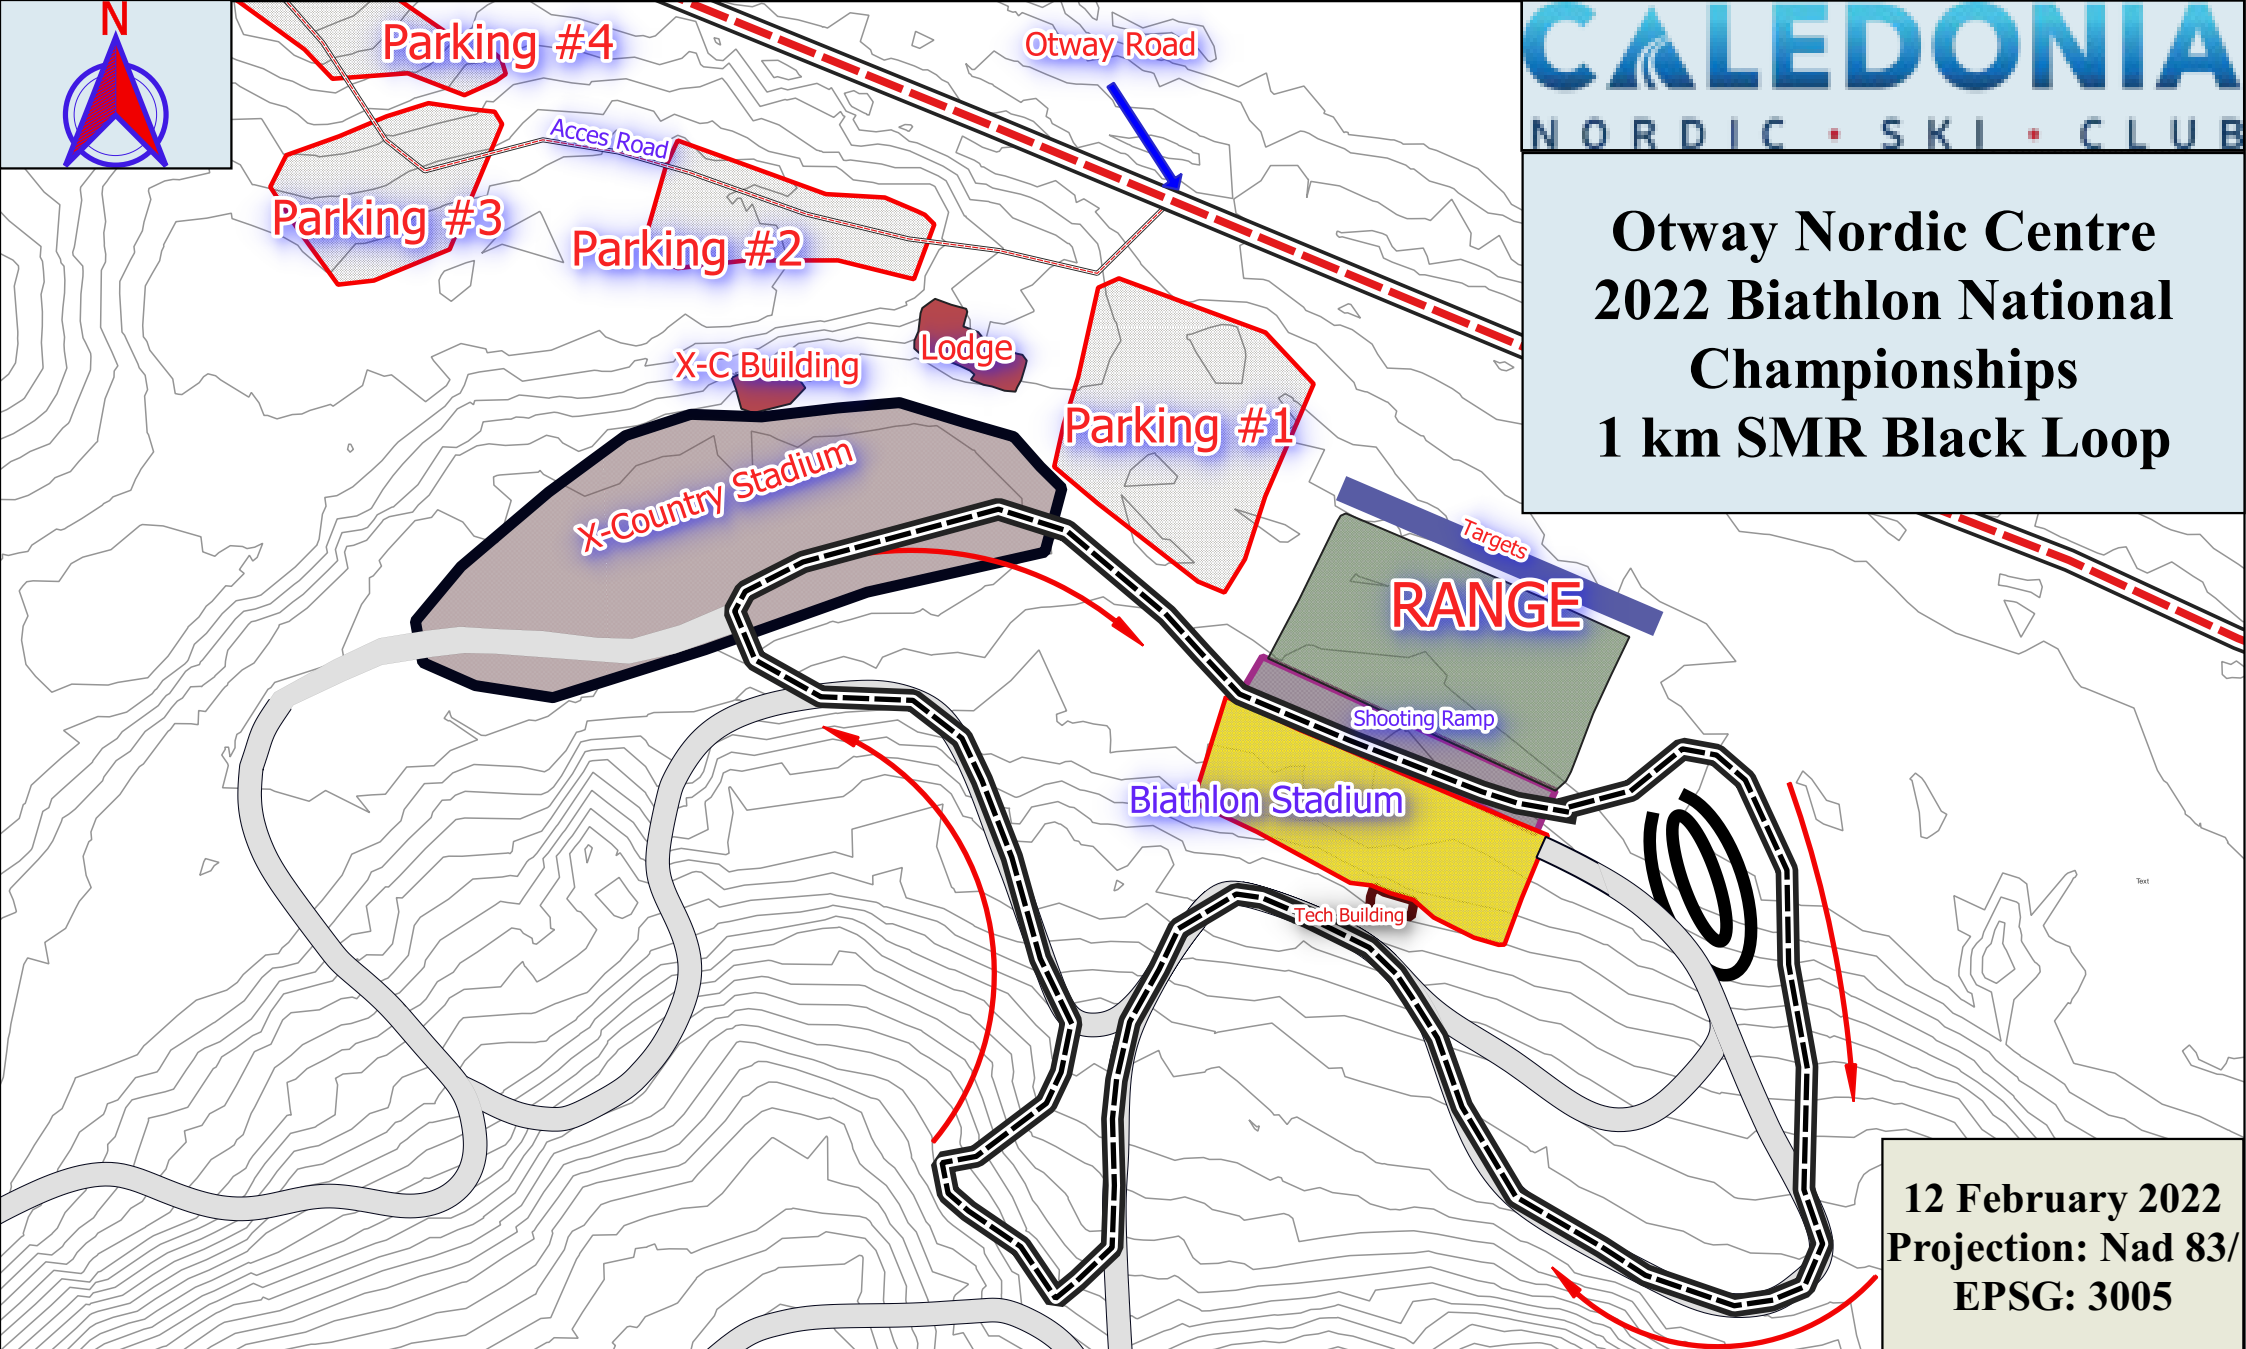

**Otway Nordic Centre
2022 Biathlon National
Championships
1 km SMR Black Loop**

**12 February 2022
Projection: Nad 83/
EPSG: 3005**

Legend

-  1 km Black SMR Course
-  1 m contour Line
-  Direction of Travel

Otway Nordic Centre
Biathlon Facilities
Trails and Range

Blue Loop - 3.3 km

Contour Interval is 1 m

Length=3235m

Total climb per
loop = 101m

Max elev=663,
Min elev =606

Otway Nordic Centre
Biathlon Facilities
Trails and Range

Max elev=632,
Min elev =606

Otway Nordic Centre
Biathlon Facilities
Trails and Range
Pink Loop - 0.75 km

Contour Interval is 1 m

Length= 708 m

Total climb per
loop = 16 m

Max elev=617,
Min elev =606

Otway Nordic Centre Biathlon Facilities Trails and Range

Ramp Loop - 0.35 km

30 0 30 60 90

Meters

Contour Interval is 1 m

N

Otway Nordic Centre
Biathlon Facilities
Trails and Range

Red Loop - 2.0 km

Contour Interval is 1 m